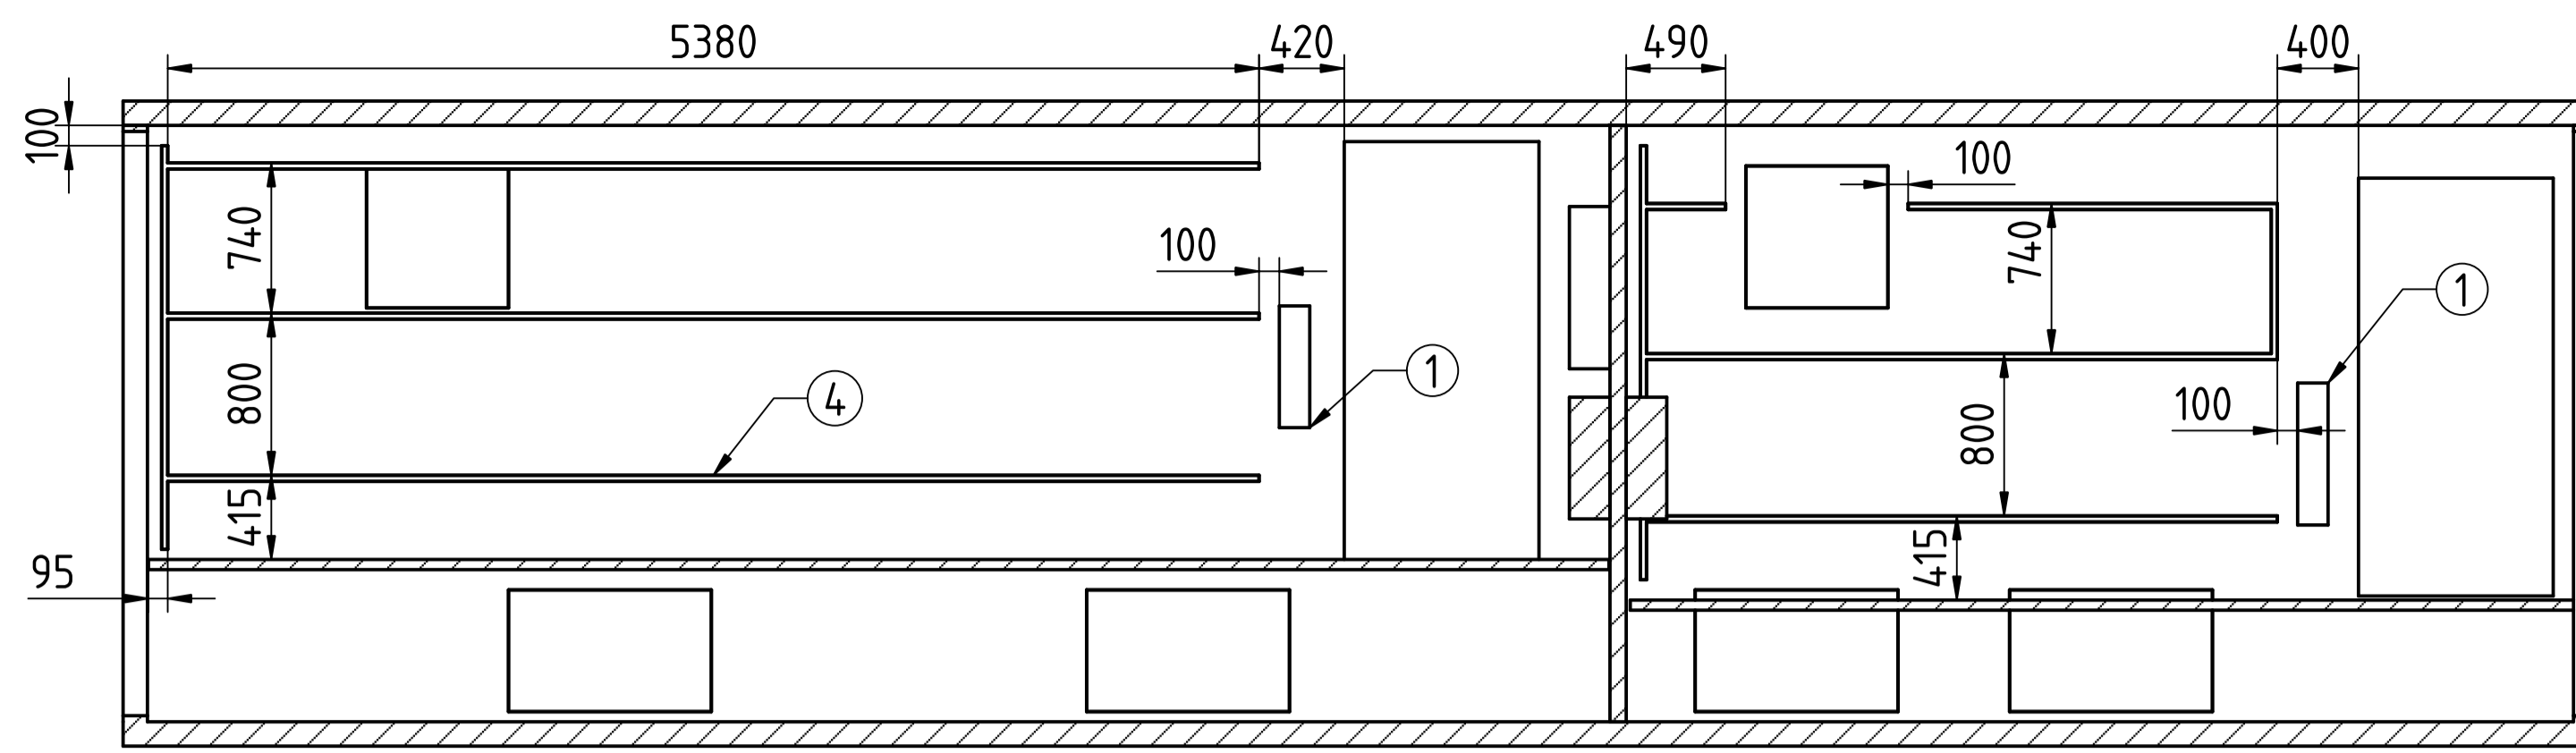

Created by: fz	Title: Container C1 - MSAC		
Supplementary information: DC-Lab Saxony Hochschule Zittau/Görlitz + TU Dresden	Size: A1	Sheet: 1 / 3	Scale: --
	Part number: 1		
	Drawing number: 1		
	Date: 10.02.2025	Revision: REV A	

Created by: fz	Title: Container C1 - MSAC		
Supplementary information: DC-Lab Saxony Hochschule Zittau/Görlitz + TU Dresden	Size: A1	Sheet: 2 / 4	Scale: 1:20
	Part number: 1		
	Drawing number: 2		
	Date: 10.02.2025	Revision: REV A	

- 1: Lichtschalter-Steckdosen-Reihe
- 2: Heizung
- 3: E-Verteiler
- 4: G-Schienen

Created by: fz	Title: Container C1 - MSAC		
Supplementary information: DC-Lab Saxony Hochschule Zittau/Görlitz + TU Dresden	Size: A1	Sheet: 3 / 3	Scale: 1:33
	Part number: 1		
	Drawing number: 3		
	Date: 10.02.2025	Revision: REV A	