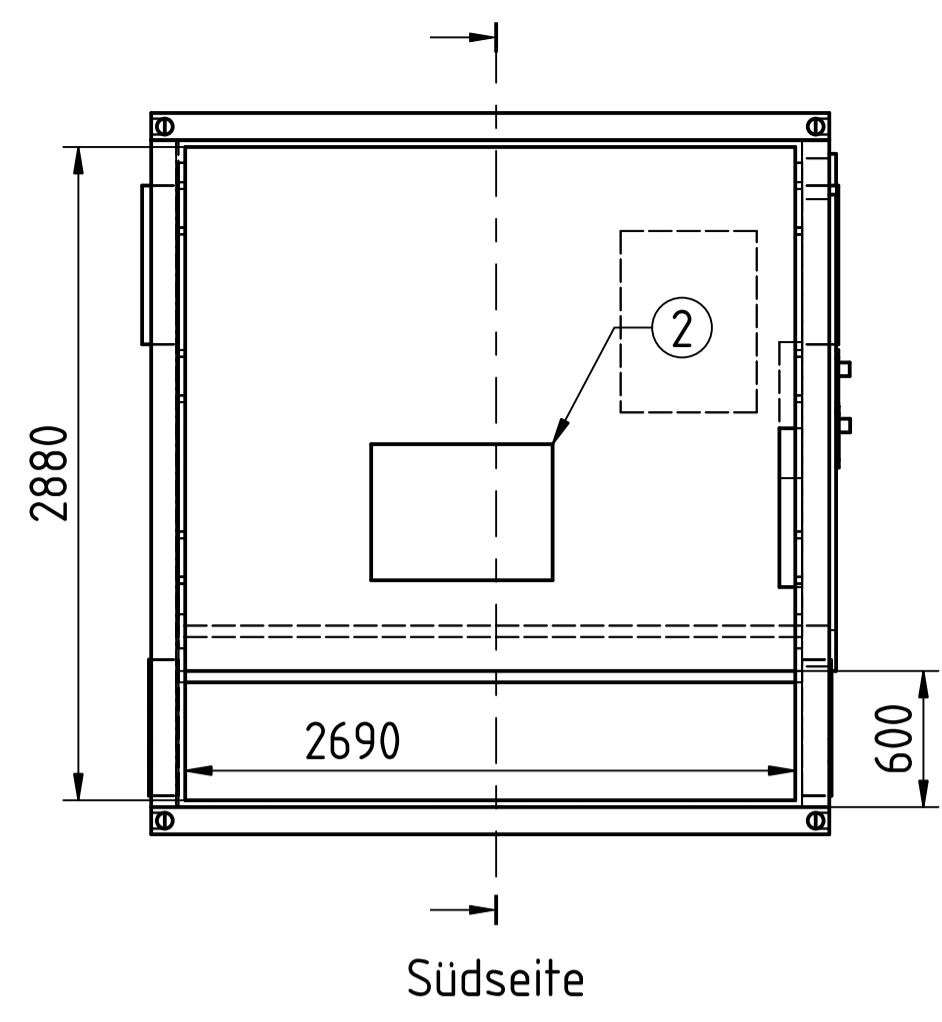

Created by: fz	Title: Container C1 - MSAC		
Supplementary information: DC-Lab Saxony Hochschule Zittau/Görlitz + TU Dresden	Size: A1	Sheet: 1 / 3	Scale: --
	Part number: 1		
	Drawing number: 1		
	Date: 10.02.2025	Revision: REV A	

Created by: fz	Title: Container C1 - MSAC		
Supplementary information: DC-Lab Saxony Hochschule Zittau/Görlitz + TU Dresden	Size: A1	Sheet: 2 / 4	Scale: 1:20
	Part number: 1		
	Drawing number: 2		
	Date: 10.02.2025	Revision: REV A	

- 1: Lichtschalter-Steckdosen-Reihe
- 2: Heizung
- 3: E-Verteiler
- 4: G-Schienen

Created by: fz	Title: Container C1 - MSAC		
Supplementary information: DC-Lab Saxony Hochschule Zittau/Görlitz + TU Dresden	Size: A1	Sheet: 3 / 3	Scale: 1:33
	Part number: 1		
	Drawing number: 3		
	Date: 10.02.2025	Revision: REV A	