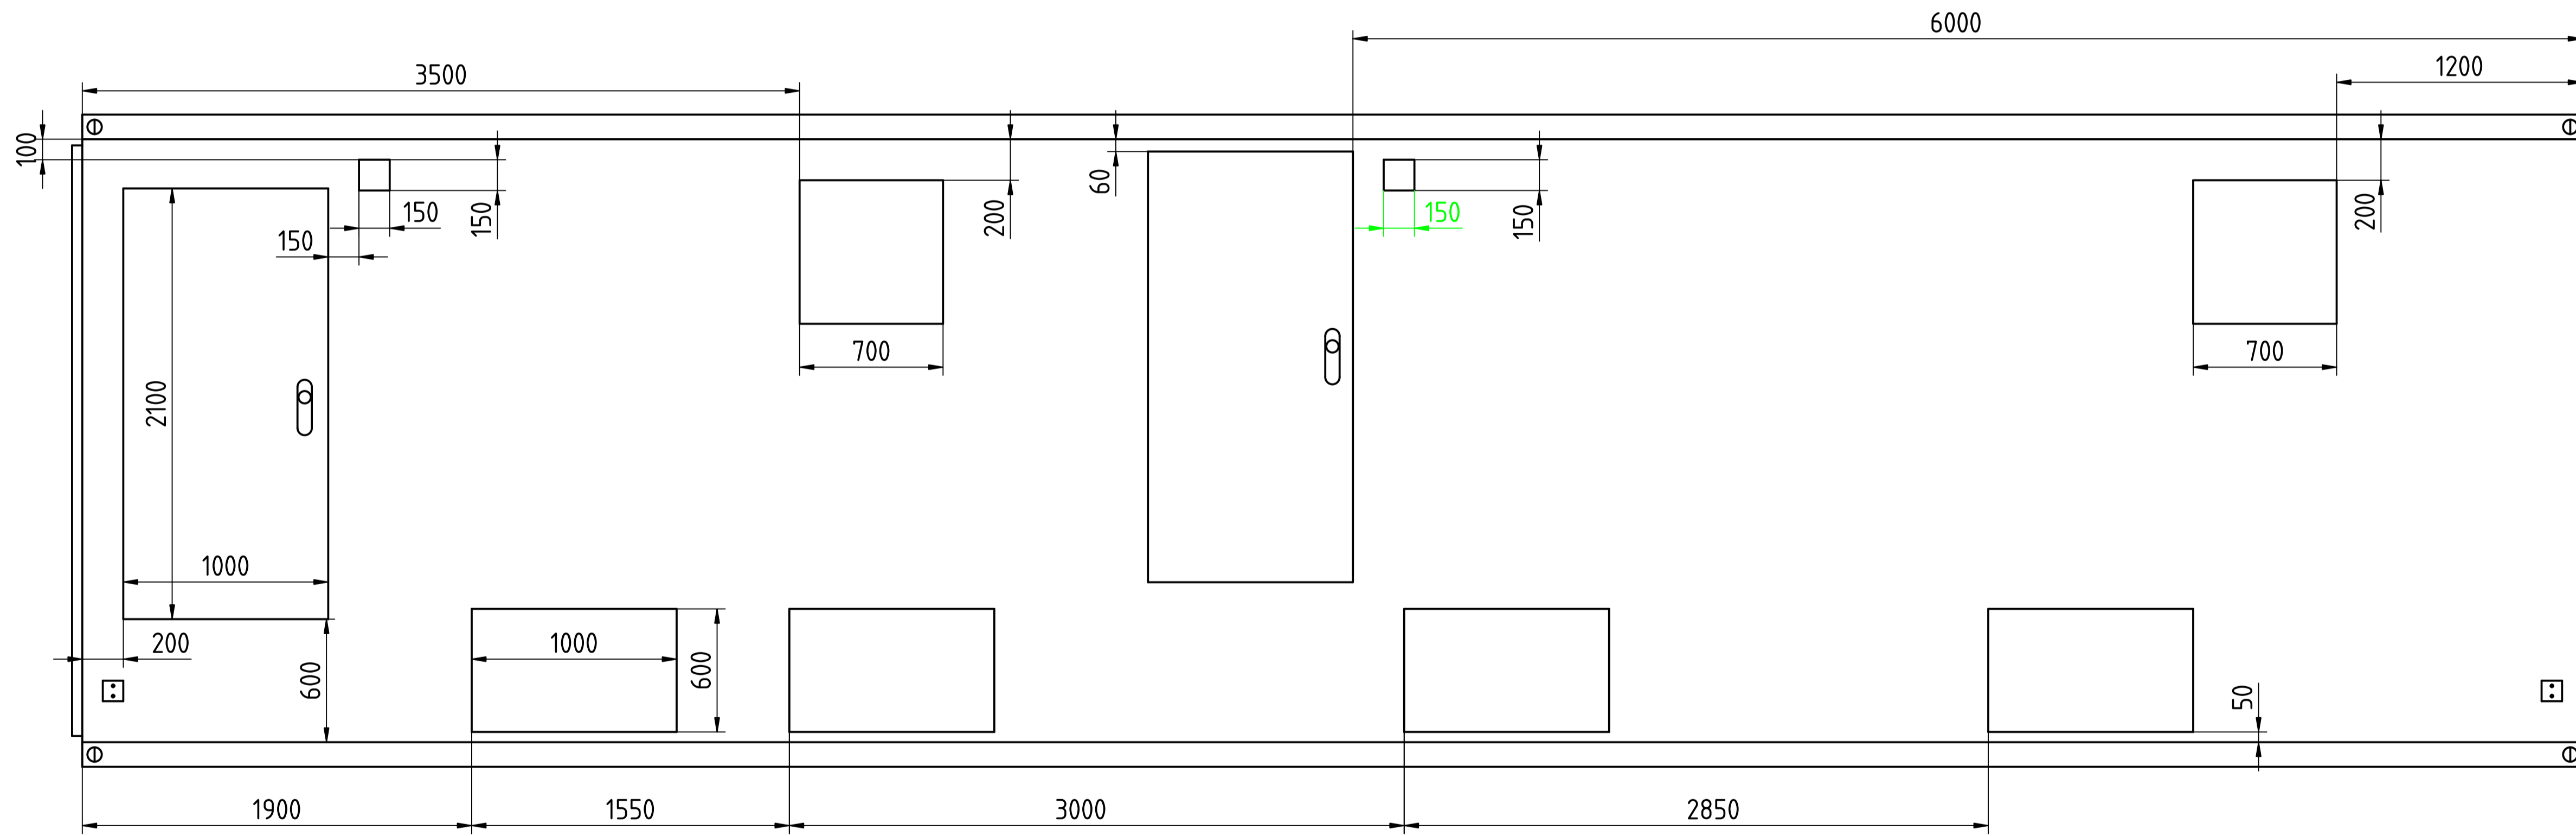

Created by: fz	Title: Container C1 - MSAC		
Supplementary information: DC-Lab Saxony Hochschule Zittau/Görlitz + TU Dresden	Size: A1	Sheet: 1 / 3	Scale: --
	Part number: 1		
	Drawing number: 1		
	Date: 10.02.2025	Revision: REV A	

Created by: fz	Title: Container C1 - MSAC		
Supplementary information: DC-Lab Saxony Hochschule Zittau/Görlitz + TU Dresden	Size: A1	Sheet: 2 / 4	Scale: 1:20
	Part number: 1		
	Drawing number: 2		
	Date: 10.02.2025	Revision: REV A	

- 1: Lichtschalter-Steckdosen-Reihe
- 2: Heizung
- 3: E-Verteiler
- 4: G-Schienen

Created by: fz	Title: Container C1 - MSAC		
Supplementary information: DC-Lab Saxony Hochschule Zittau/Görlitz + TU Dresden	Size: A1	Sheet: 3 / 3	Scale: 1:33
	Part number: 1		
	Drawing number: 3		
	Date: 10.02.2025	Revision: REV A	