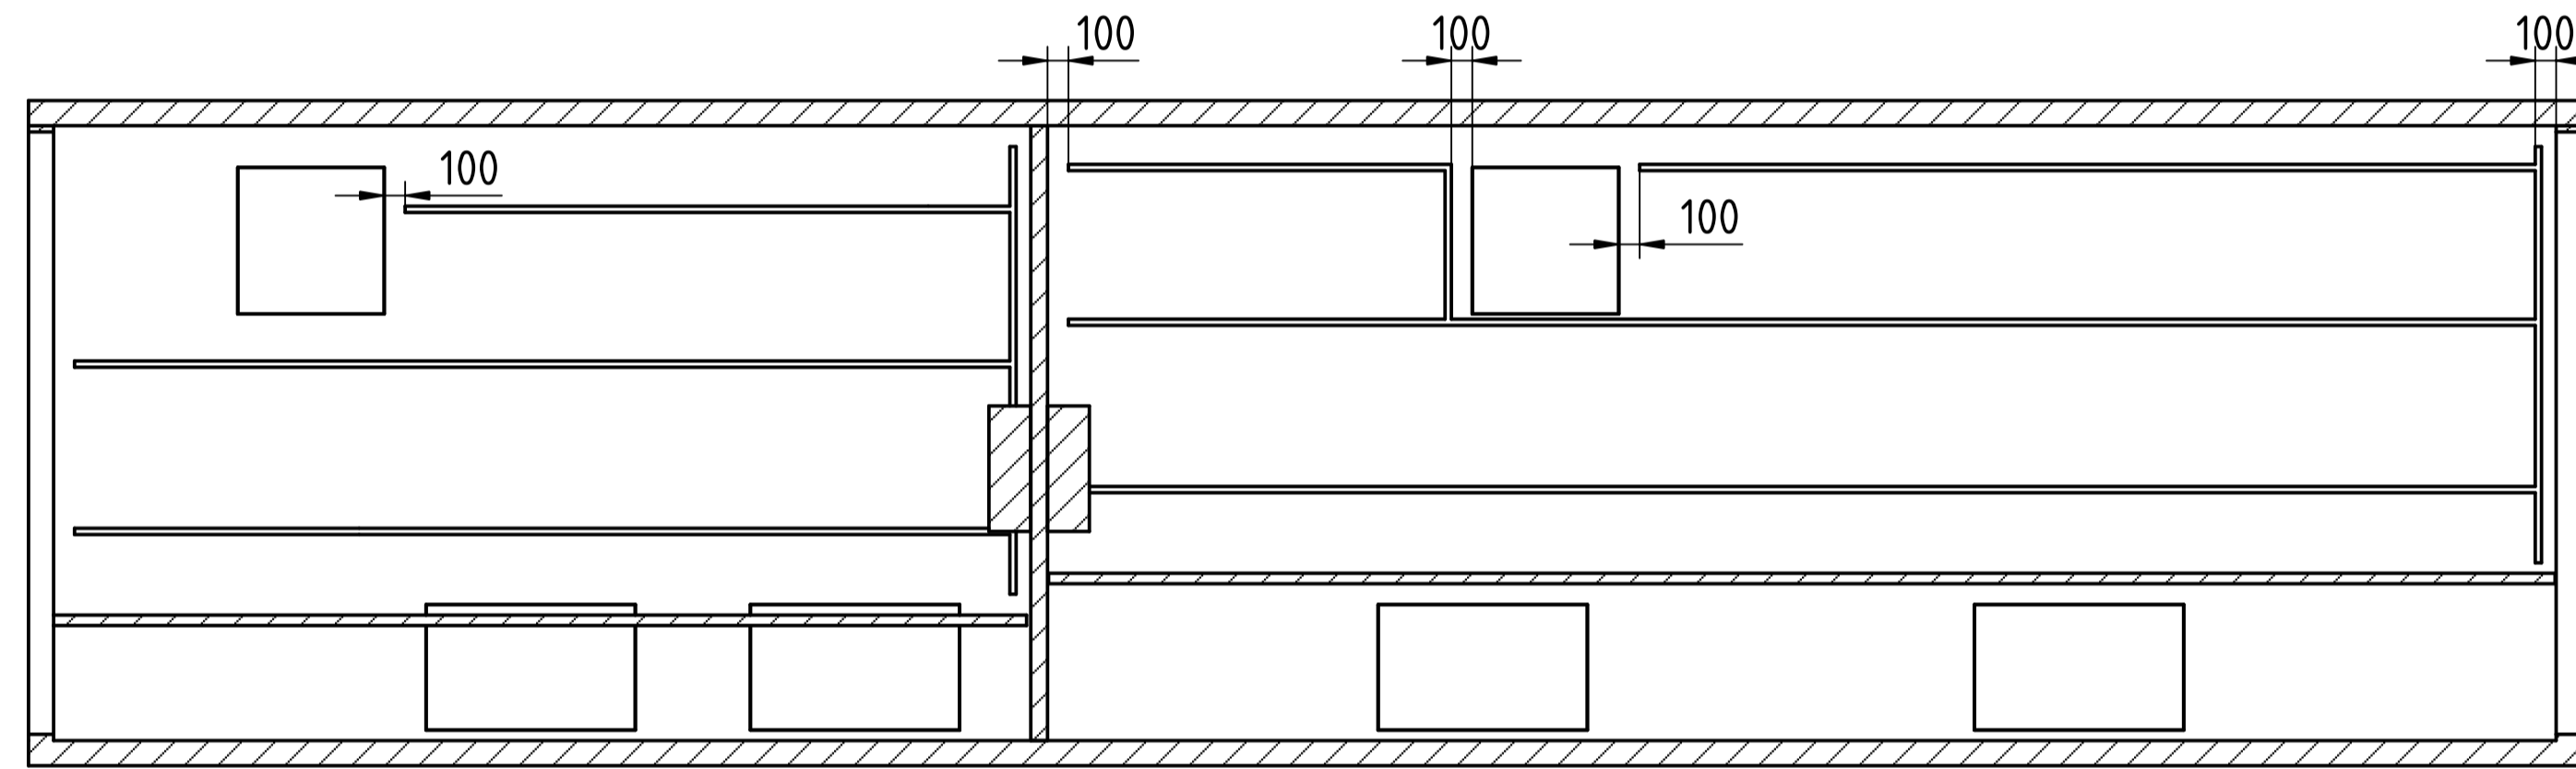

Created by: fz	Title: Container C1 - MSAC		
Supplementary information: DC-Lab Saxony Hochschule Zittau/Görlitz + TU Dresden	Size: A1	Sheet: 1 / 3	Scale: --
	Part number: 1		
	Drawing number: 1		
	Date: 10.02.2025	Revision: REV A	

Created by: fz	Title: Container C1 - MSAC		
Supplementary information: DC-Lab Saxony Hochschule Zittau/Görlitz + TU Dresden	Size: A1	Sheet: 2 / 4	Scale: 1:20
	Part number: 1		
	Drawing number: 2		
	Date: 10.02.2025	Revision: REV A	

- 1: Lichtschalter-Steckdosen-Reihe
- 2: Heizung
- 3: E-Verteiler
- 4: G-Schienen

Created by: fz	Title: Container C1 - MSAC		
Supplementary information: DC-Lab Saxony Hochschule Zittau/Görlitz + TU Dresden	Size: A1	Sheet: 3 / 3	Scale: 1:33
	Part number: 1		
	Drawing number: 3		
	Date: 10.02.2025	Revision: REV A	