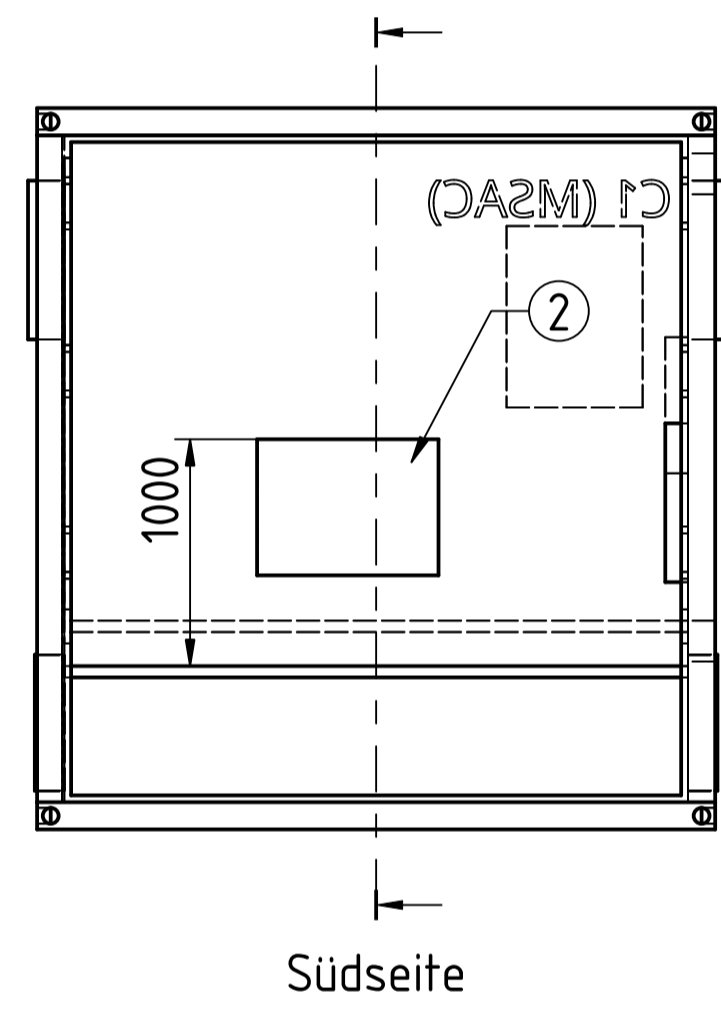

Created by: fz	Title: Container C1 - MSAC		
Supplementary information: DC-Lab Saxony Hochschule Zittau/Görlitz + TU Dresden	Size: A1	Sheet: 1 / 3	Scale: --
	Part number: 1		
	Drawing number: 1		
	Date: 10.02.2025	Revision: REV A	

Created by: fz	Title: Container C1 - MSAC		
Supplementary information: DC-Lab Saxony Hochschule Zittau/Görlitz + TU Dresden	Size: A1	Sheet: 2 / 4	Scale: 1:20
	Part number: 1		
	Drawing number: 2		
	Date: 10.02.2025	Revision: REV A	

- 1: Lichtschalter-Steckdosen-Reihe
- 2: Heizung
- 3: E-Verteiler
- 4: G-Schienen

Created by: fz	Title: Container C1 - MSAC		
Supplementary information: DC-Lab Saxony Hochschule Zittau/Görlitz + TU Dresden	Size: A1	Sheet: 3 / 3	Scale: 1:33
	Part number: 1		
	Drawing number: 3		
	Date: 10.02.2025	Revision: REV A	