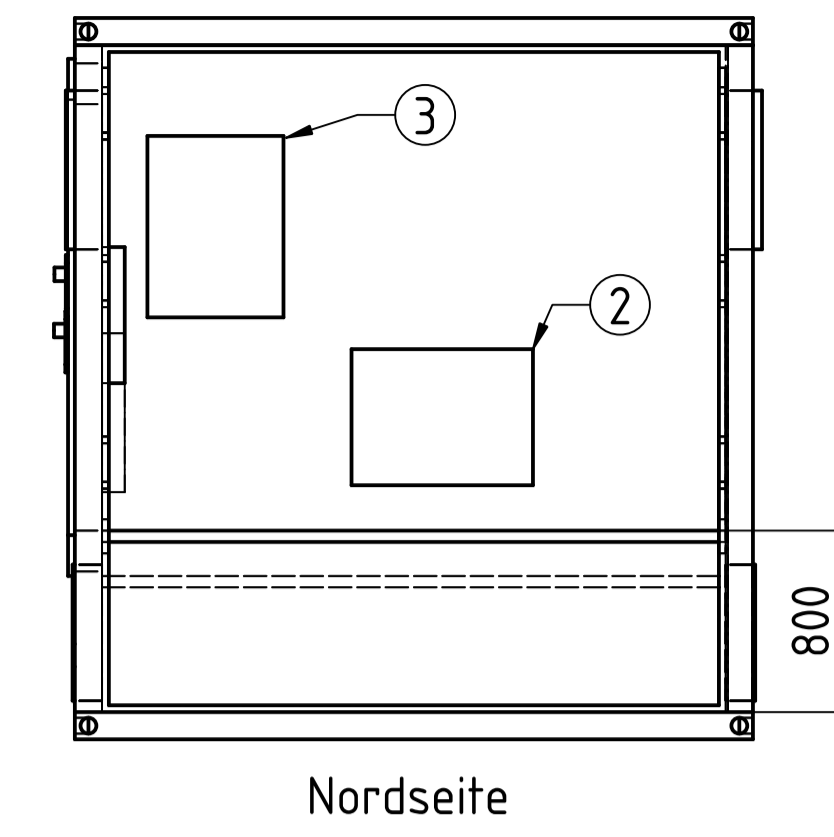

Created by: fz	Title: Container C1 - MSAC		
Supplementary information: DC-Lab Saxony Hochschule Zittau/Görlitz + TU Dresden	Size: A1	Sheet: 1 / 3	Scale: --
	Part number: 1		
	Drawing number: 1		
	Date: 10.02.2025	Revision: REV A	

Created by: fz	Title: Container C1 - MSAC		
Supplementary information: DC-Lab Saxony Hochschule Zittau/Görlitz + TU Dresden	Size: A1	Sheet: 2 / 4	Scale: 1:20
	Part number: 1		
	Drawing number: 2		
	Date: 10.02.2025	Revision: REV A	

- 1: Lichtschalter-Steckdosen-Reihe
- 2: Heizung
- 3: E-Verteiler
- 4: G-Schienen

Created by: fz	Title: Container C1 - MSAC		
Supplementary information: DC-Lab Saxony Hochschule Zittau/Görlitz + TU Dresden	Size: A1	Sheet: 3 / 3	Scale: 1:33
	Part number: 1		
	Drawing number: 3		
	Date: 10.02.2025	Revision: REV A	