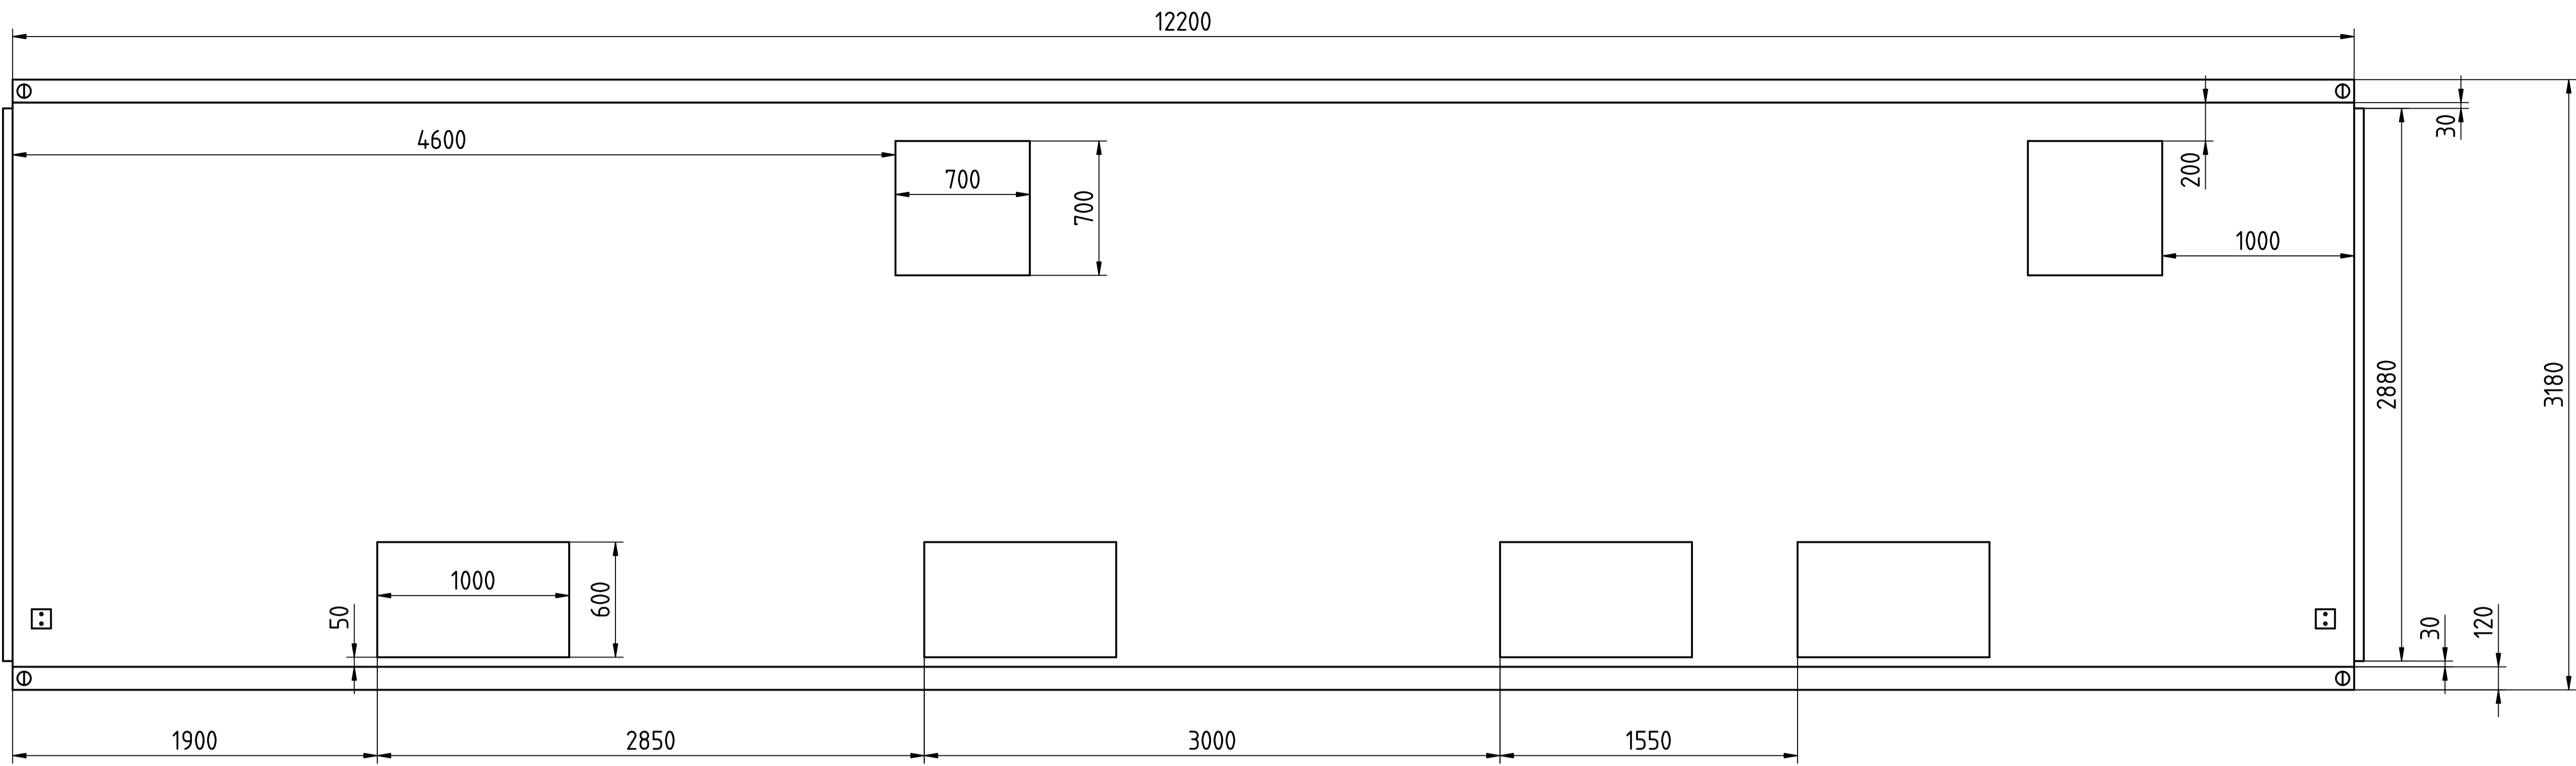

Created by: fz	Title: Container C1 - MSAC		
Supplementary information: DC-Lab Saxony Hochschule Zittau/Görlitz + TU Dresden	Size: A1	Sheet: 1 / 3	Scale: --
	Part number: 1		
	Drawing number: 1		
	Date: 10.02.2025	Revision: REV A	

Created by: fz	Title: Container C1 - MSAC		
Supplementary information: DC-Lab Saxony Hochschule Zittau/Görlitz + TU Dresden	Size: A1	Sheet: 2 / 4	Scale: 1:20
	Part number: 1		
	Drawing number: 2		
	Date: 10.02.2025	Revision: REV A	

- 1: Lichtschalter-Steckdosen-Reihe
- 2: Heizung
- 3: E-Verteiler
- 4: G-Schienen

Created by: fz	Title: Container C1 - MSAC		
Supplementary information: DC-Lab Saxony Hochschule Zittau/Görlitz + TU Dresden	Size: A1	Sheet: 3 / 3	Scale: 1:33
	Part number: 1		
	Drawing number: 3		
	Date: 10.02.2025	Revision: REV A	